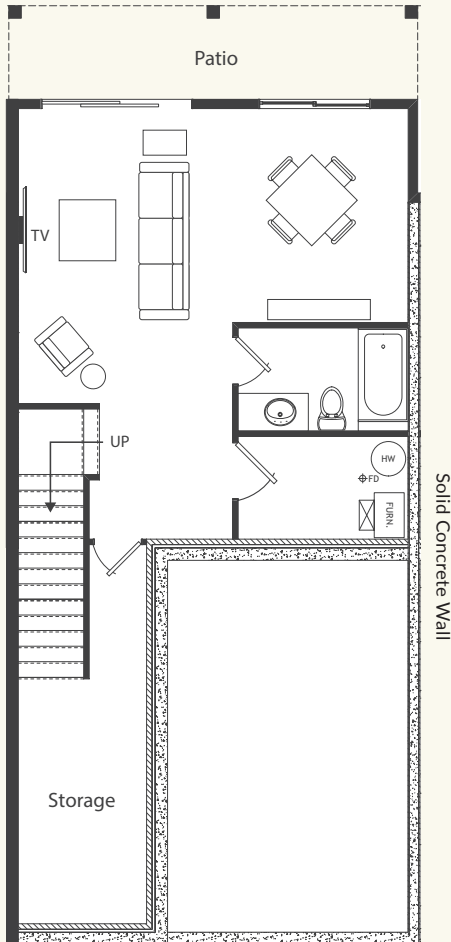

EXPLORER FIVE

INNER PLAN
2425 SQUARE FEET

GROUND LEVEL
707 SQUARE FEET

MAIN LEVEL
707 SQUARE FEET

UPPER LEVEL
1011 SQUARE FEET

EXPLORER FIVE

OUTER PLAN
2425 SQUARE FEET

GROUND LEVEL
707 SQUARE FEET

MAIN LEVEL
707 SQUARE FEET

UPPER LEVEL
1011 SQUARE FEET