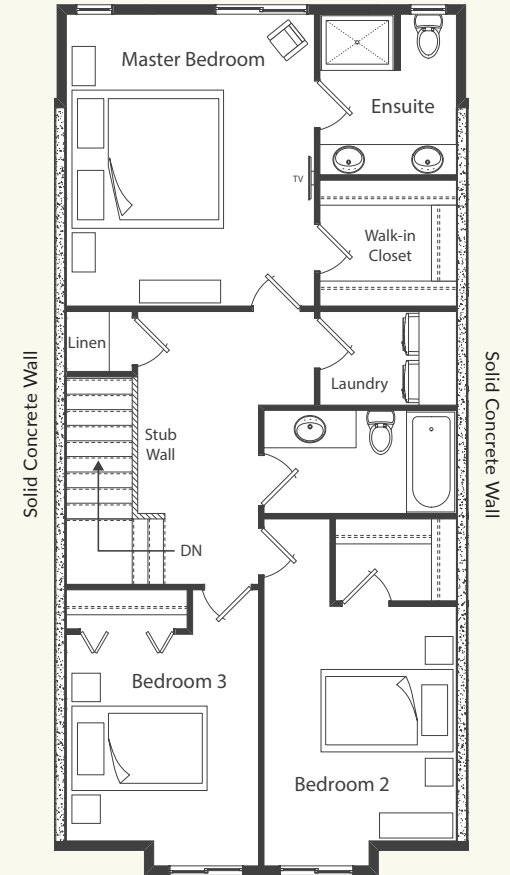

EXPLORER FIVE

INNER PLAN
2425 SQUARE FEET

GROUND LEVEL
707 SQUARE FEET

MAIN LEVEL
707 SQUARE FEET

UPPER LEVEL
1011 SQUARE FEET

EXPLORER FIVE

OUTER PLAN
2425 SQUARE FEET

GROUND LEVEL
707 SQUARE FEET

MAIN LEVEL
707 SQUARE FEET

UPPER LEVEL
1011 SQUARE FEET