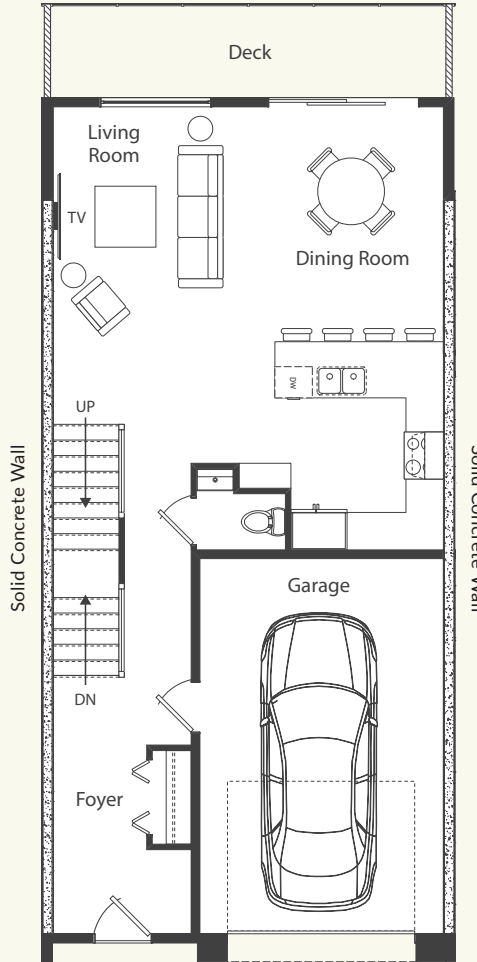

EXPLORER FIVE

INNER PLAN
2425 SQUARE FEET

GROUND LEVEL
707 SQUARE FEET

MAIN LEVEL
707 SQUARE FEET

UPPER LEVEL
1011 SQUARE FEET

EXPLORER FIVE

OUTER PLAN
2425 SQUARE FEET

GROUND LEVEL
707 SQUARE FEET

MAIN LEVEL
707 SQUARE FEET

UPPER LEVEL
1011 SQUARE FEET