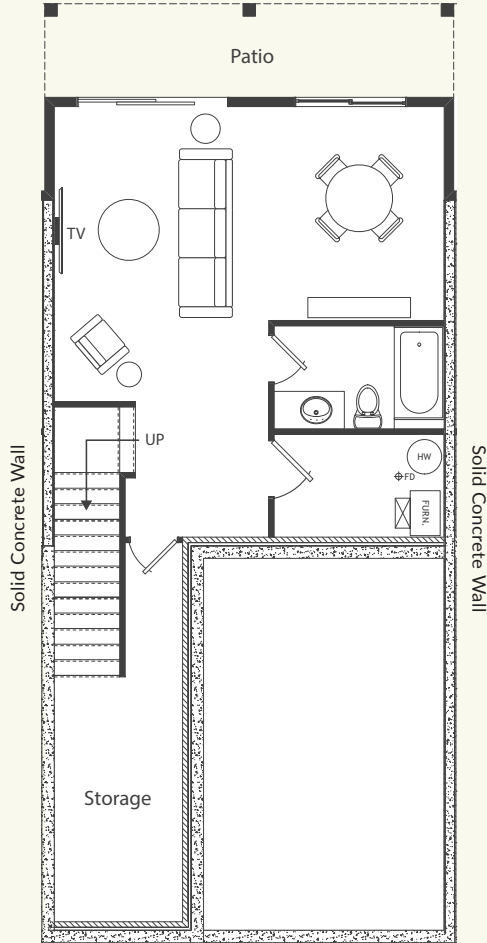

EXPLORER FIVE

INNER PLAN
2425 SQUARE FEET

GROUND LEVEL
707 SQUARE FEET

MAIN LEVEL
707 SQUARE FEET

UPPER LEVEL
1011 SQUARE FEET

EXPLORER FIVE

OUTER PLAN
2425 SQUARE FEET

GROUND LEVEL
707 SQUARE FEET

MAIN LEVEL
707 SQUARE FEET

UPPER LEVEL
1011 SQUARE FEET