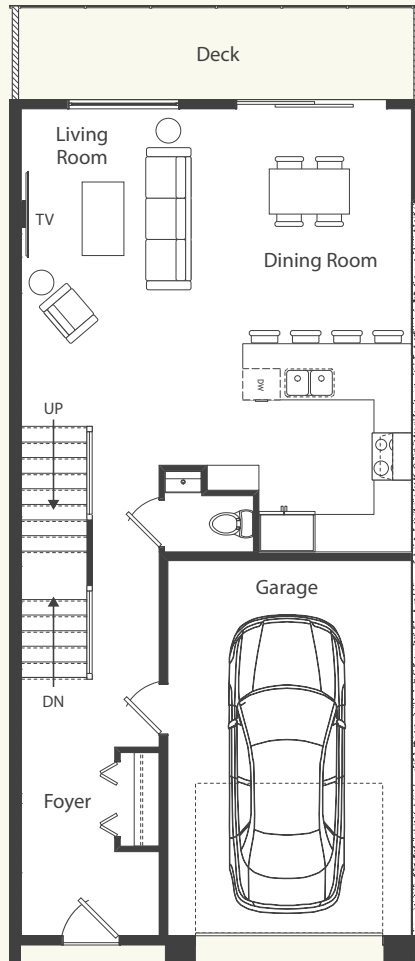

EXPLORER FIVE

INNER PLAN
2425 SQUARE FEET

GROUND LEVEL
707 SQUARE FEET

MAIN LEVEL
707 SQUARE FEET

UPPER LEVEL
1011 SQUARE FEET

EXPLORER FIVE

OUTER PLAN
2425 SQUARE FEET

GROUND LEVEL
707 SQUARE FEET

MAIN LEVEL
707 SQUARE FEET

UPPER LEVEL
1011 SQUARE FEET