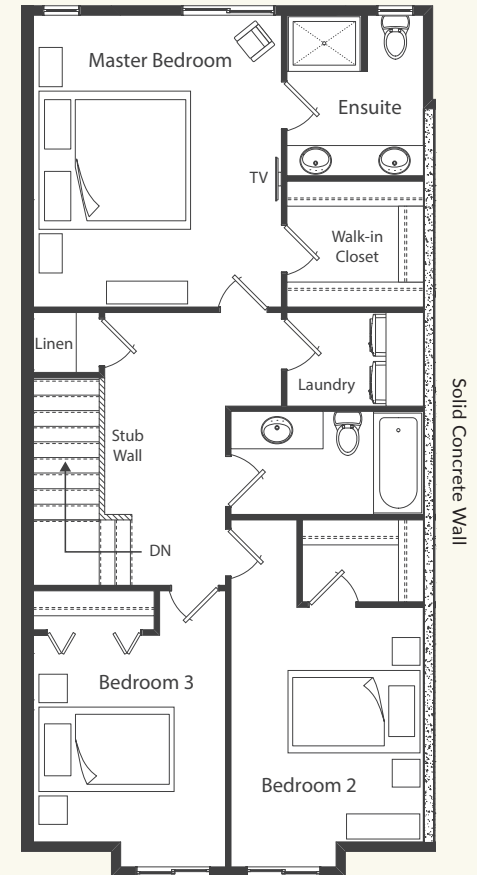

EXPLORER FIVE

INNER PLAN
2425 SQUARE FEET

GROUND LEVEL
707 SQUARE FEET

MAIN LEVEL
707 SQUARE FEET

UPPER LEVEL
1011 SQUARE FEET

EXPLORER FIVE

OUTER PLAN
2425 SQUARE FEET

GROUND LEVEL
707 SQUARE FEET

MAIN LEVEL
707 SQUARE FEET

UPPER LEVEL
1011 SQUARE FEET